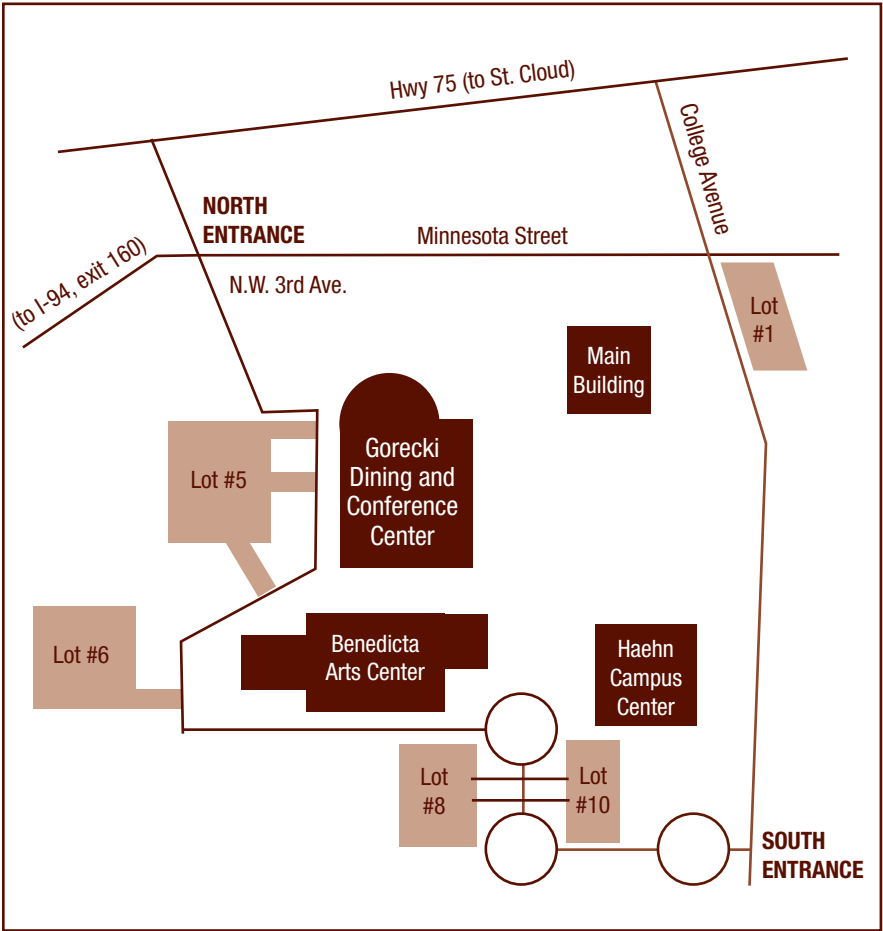

# COLLEGE OF SAINT BENEDICT

COLLEGE OF  
**Saint Benedict**

37 South College Avenue  
St. Joseph, Minnesota 56374

320-363-5868

[WWW.CSBSJU.EDU](http://WWW.CSBSJU.EDU)