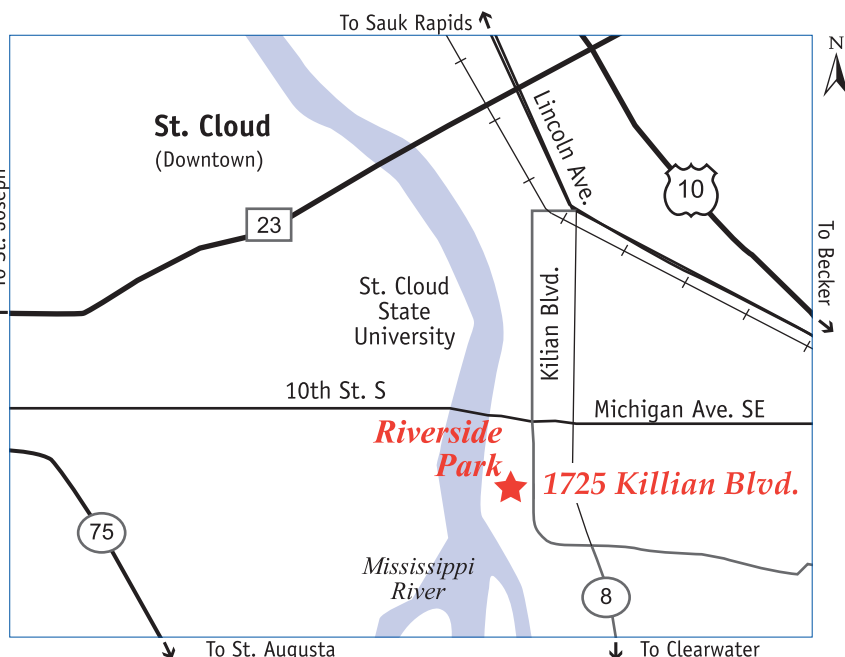

For more info, contact Nick at 763-232-4921 or stcloud@mysl.org or visit <http://mysl.org/club/central-mn-youth-ski-club> or www.nordicskiclubcentralmn.org

Send your registration form to:
Sons of Norway Baneløpet,
Box 632, St. Cloud, MN 56302

Sponsors:

Sons of Norway Lodges:
St. Cloud (Trollheim), Anoka (Vennekretsen), Moundsview (Fjell Syn), Central MN Youth Ski Club, Sons of Norway Foundation, Creative Catering, Liberty Savings Bank, East Side VFW #4847, District One Sons of Norway, Bernick's Pepsi, Northern Star Therapy, Revolution Cycle & Ski, BLEND, Nordic Ski Club of Central MN, St. Cloud Lions Club, Nemeth Orthodontics, Great Harvest Bread Co., Good Earth Food Co-op, Braunreiter Dental, PLLC